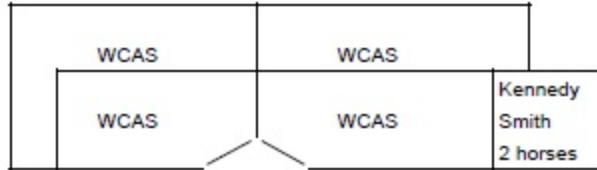

Stephanie Hawryluk 3 horses

1 horse  
Tammi Hanowski

Alicin Braun 1 horse

Cally Closs 3 horses

Alicin Braun 2 horses

2026  
RCC

- 1 horse pen 11 Whitney Galloway
- 2 horses pen 10 Colby Bonnett
- 3 horses pen 9 Bertina Olafson
- 2 horses pen 8 Tammy Lee Taylor
- 2 horses pen 7 Mariah Mannering
- 3 horses pen 6 Casey Bezjack
- 2 horses Casey Bezjack